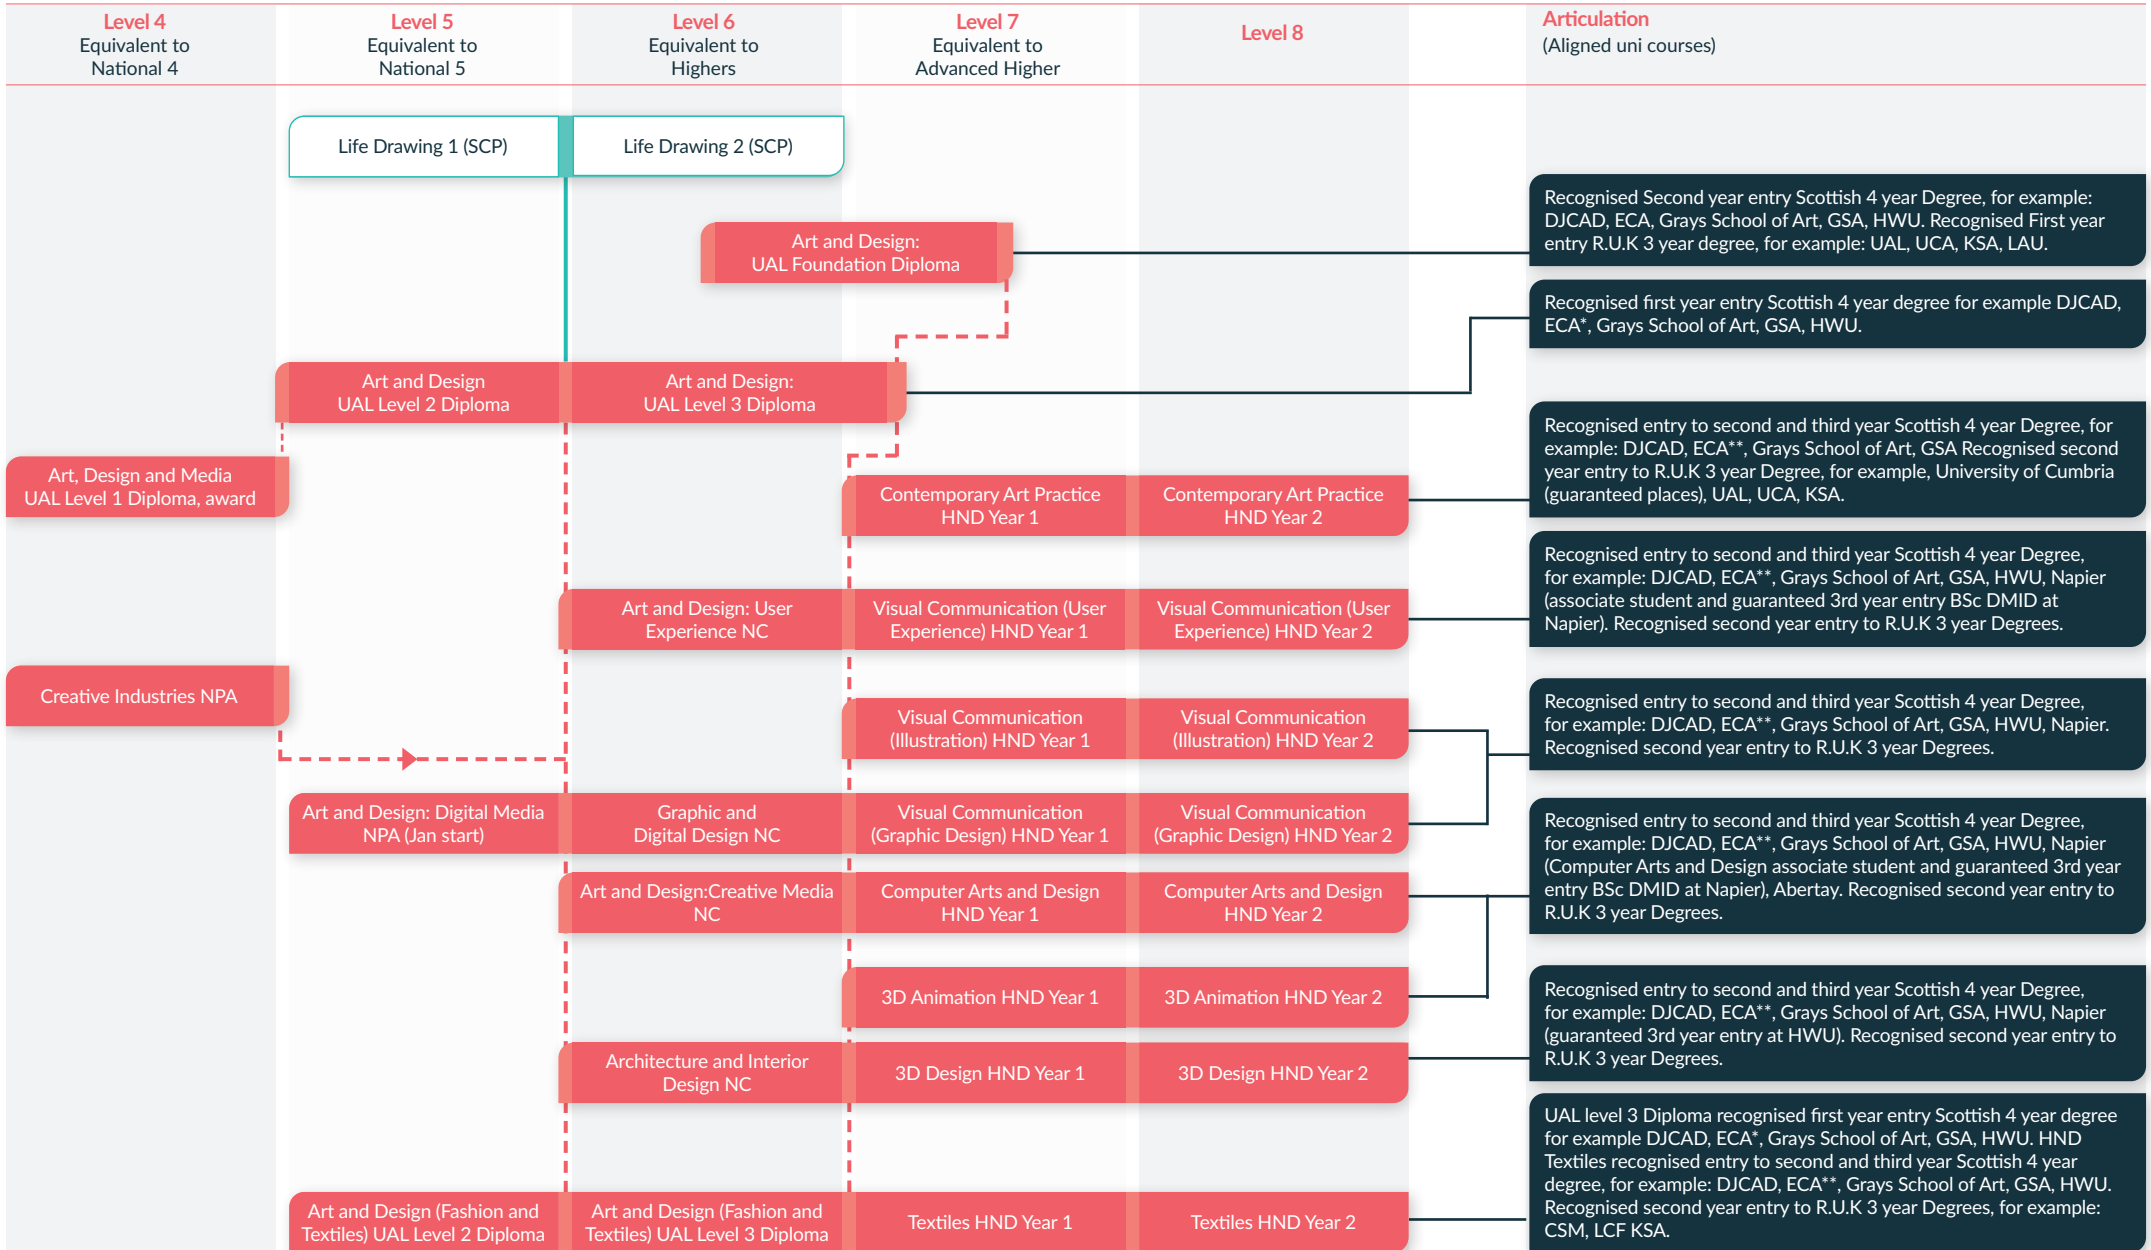

# ART & DESIGN COURSE PROGRESSION

## Key

CSM - Central St Martins, UAL  
 DJCAD - Duncan of Jordanstone College of Art and Design  
 ECA - Edinburgh College of Art, University of Edinburgh  
 GSA - The Glasgow School of Art,  
 HWU - School of Textile Design, Heriot-Watt University

KSA - Kingston School of Art  
 LAU Leeds Arts University  
 LCF - London College of Fashion, UAL  
 UAL - University of the Arts London  
 UCA - University of the Creative Arts

Schools College Partnership progression █  
 College Courses progression █  
 Optional cross progression ---  
 Articulation to University —